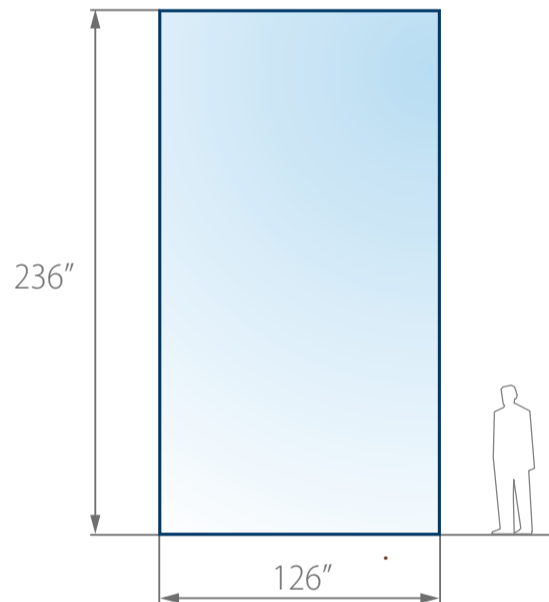

HOW

Using state-of-the-art machinery from our world renowned and reputable suppliers, XTRA Large glass is produced in a highly automated process. The use of a sorting system enables the handling and storage process to be virtually "hands-free", which simultaneously reduces the risk of scratches and ensures quality. Products are available in insulated, heat treated, HST, laminated or digitally printed variants.