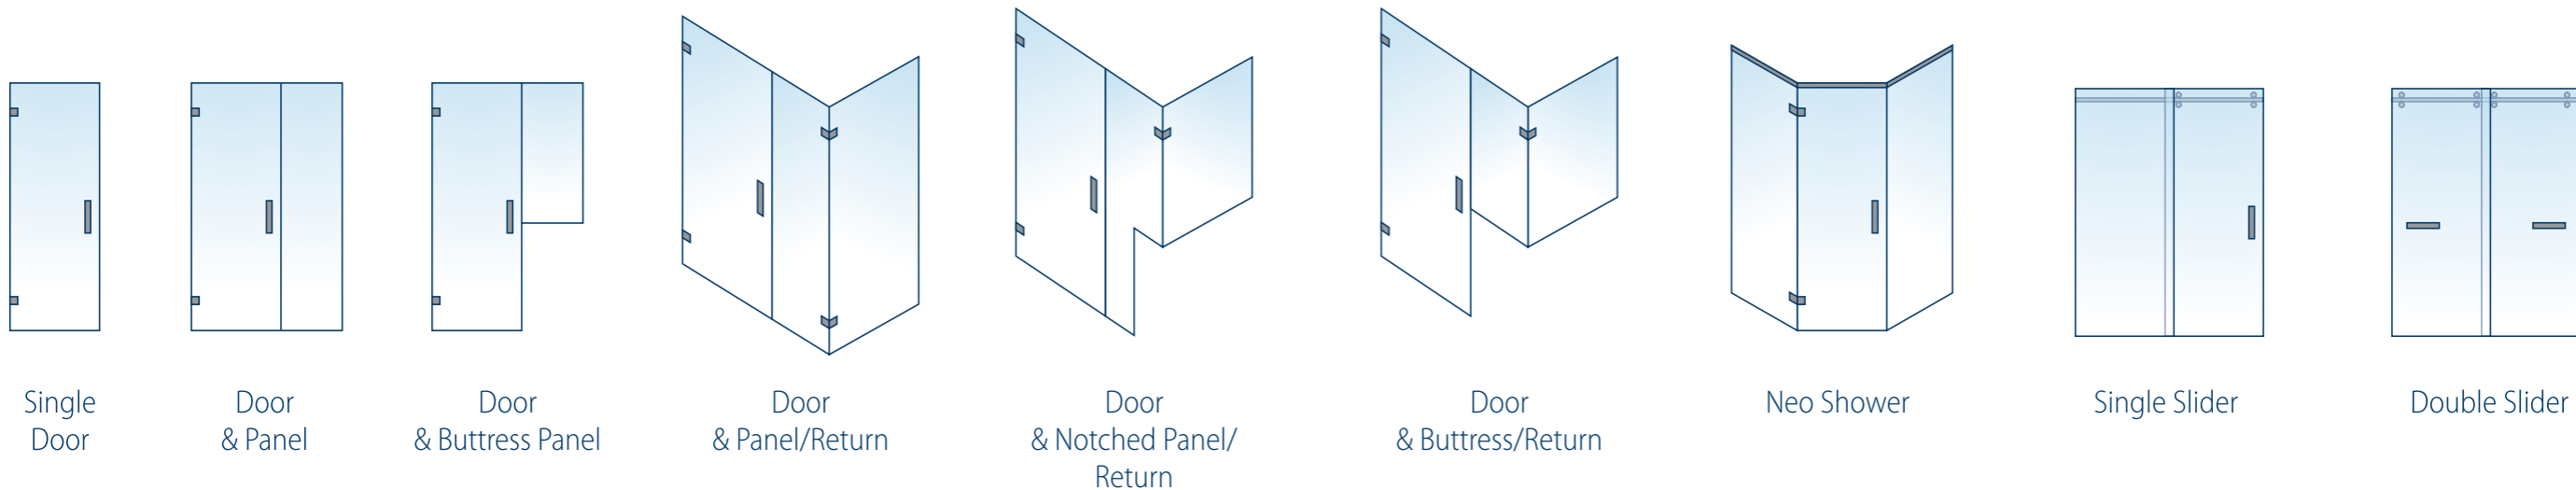

CONSTRUCTION VARIATIONS